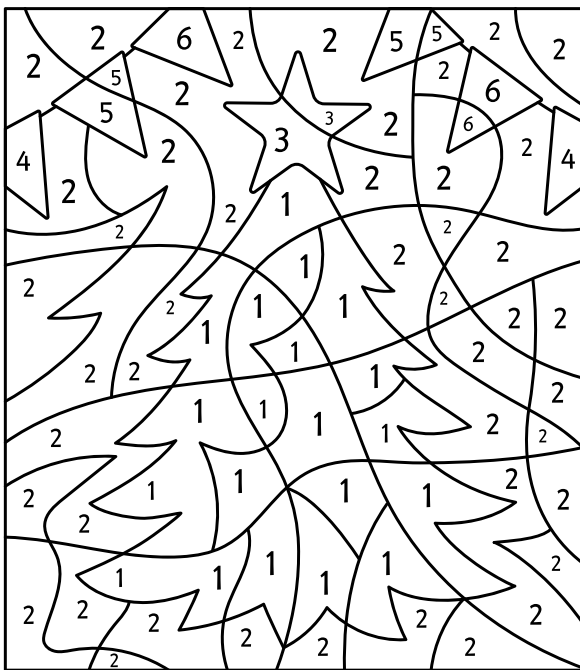

CHRISTMAS

**SPOT 5
DIFFERENCES**

- 1
green
- 2
yellow
- 3
orange
- 4
red
- 5
blue
- 6
pink

I spy